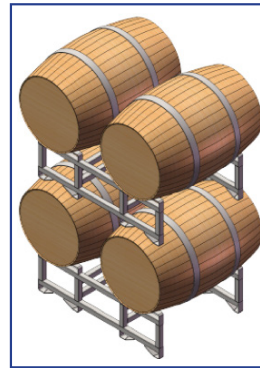

NO WELDING OR PAINTING REQUIRED!

#BR 0225L-360H CRADLE-STYLE BARREL RACK

#BR 0225L-360H CRADLE-STYLE BARREL RACK

The **BR 0225L-360H Cradle-Style Barrel Rack** is a double-barrel rack offering both strength and stability. Designed for 60-gallon (225-litre) Bordeaux barrels, it is light enough to be handled or moved by one person when empty.

The powder-coated off-white tubular steel frame provides durability while the shaped cradles provide safe and ideal support for barrels, whether empty or loaded. The frame design allows for the handling of loaded racks by forklift, making them stackable up to 5-high to maximize your storage capacity. The frame design also allows handling by pallet jack when entering from the sides.

Simply place two barrels onto a rack. Repeat using a second rack. Then, using a forklift, place one on top of the other with the frame of the upper rack bearing fully on the lower rack barrels. Repeat this process until desired stack height is achieved, up to a maximum of 5-high.

SPECS

- 44.5" wide x 30.7" deep x 14.2" high
- 1130mm wide x 780mm deep x 360mm high
- 21kg (46.2 lbs)
- Powder-coated off-white

FEATURES

- Strong and durable
- Stackable up to 5-high, barrels loaded
- Light enough to be handled by 1 person when empty
- Powder-coated to resist corrosion
- Nest together for storage while not in use