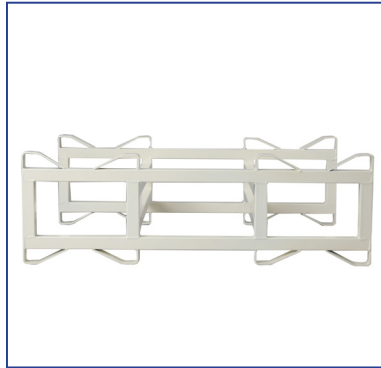

NO WELDING OR PAINTING REQUIRED!

#BR 0225L-360H CRADLE-STYLE BARREL RACK

#BR 0225L-360H CRADLE-STYLE BARREL RACK

The **BR 0225L-360H Cradle-Style Barrel Rack** is a double-barrel rack offering both strength and stability. Designed for 60-gallon (225-litre) Bordeaux barrels, it is light enough to be handled or moved by one person when empty.

The powder-coated off-white tubular steel frame provides durability while the shaped cradles provide safe and ideal support for barrels, whether empty or loaded. The frame design allows for the handling of loaded racks by forklift, making them stackable up to 5-high to maximize your storage capacity. The frame design also allows handling by pallet jack when entering from the sides.

Simply place two barrels onto a rack. Repeat using a second rack. Then, using a forklift, place one on top of the other with the frame of the upper rack bearing fully on the lower rack barrels. Repeat this process until desired stack height is achieved, up to a maximum of 5-high.

SPECS

- 44.5" wide x 30.7" deep x 14.2" high
- 1130mm wide x 780mm deep x 360mm high
- 21kg (46.2 lbs)
- Powder-coated off-white

FEATURES

- Strong and durable
- Stackable up to 5-high, barrels loaded
- Light enough to be handled by 1 person when empty
- Powder-coated to resist corrosion
- Nest together for storage while not in use